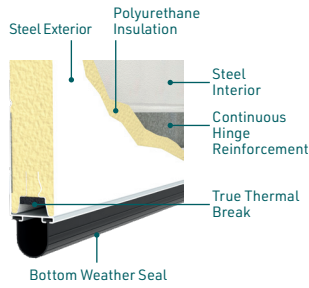

STEEL ES3134

Triple-Layer:
Steel + Insulation + Steel

- Smooth flush exterior (no embossment)
- Heavy-duty exterior and interior steel
- Environmentally safe polyurethane thermal insulation
- True thermal break
- Superior energy efficiency
- Extra quiet operation

Specifications

	ES3134
PANEL DESIGNS	Flush
STEEL EMBOSSEMENT	Smooth
DOOR THICKNESS	1-3/4" (4.5cm)
STEEL THICKNESS	24ga/25ga
SECTION HEIGHTS	21" and 24"
HINGE REINFORCEMENT	19ga Continuous Strip
DOOR WIDTHS	5' - 18'
DOOR HEIGHTS	7' - 20'
INSULATION¹	Polyurethane
U-FACTOR	0.15
R-VALUE²	13.5
INSULATED GLASS	Clear, Frost, Dark Tint
WIND LOAD³	up to 140MPH, widths up to 16'4", no windows
PAINT FINISH WARRANTY⁴	25 Years
SECTION/DELAMINATION WARRANTY⁴	5 Years
WORKMANSHIP/HARDWARE WARRANTY⁴	5 Years

Verified thermal performance rating per DASMA Thermal Performance Verification Program.